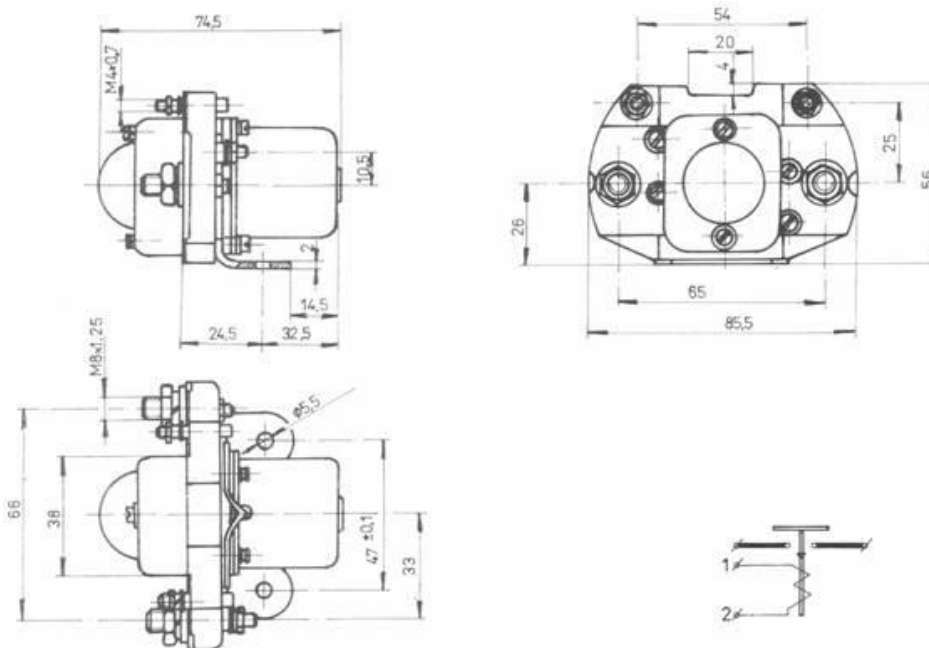

CONTACTOR 12V/ 200 A

type 9443 410

NOMINAL VOLTAGE	12 V
NOMINAL CURRENT max.	200 A
CURRENT IN CONTACTS	2,5 A
TIME OF SWITCHING ON	5 min.
WEIGHT	0,45 kg

If you are interested in product please send our inquiry to e-mail: spd@spd-km.cz