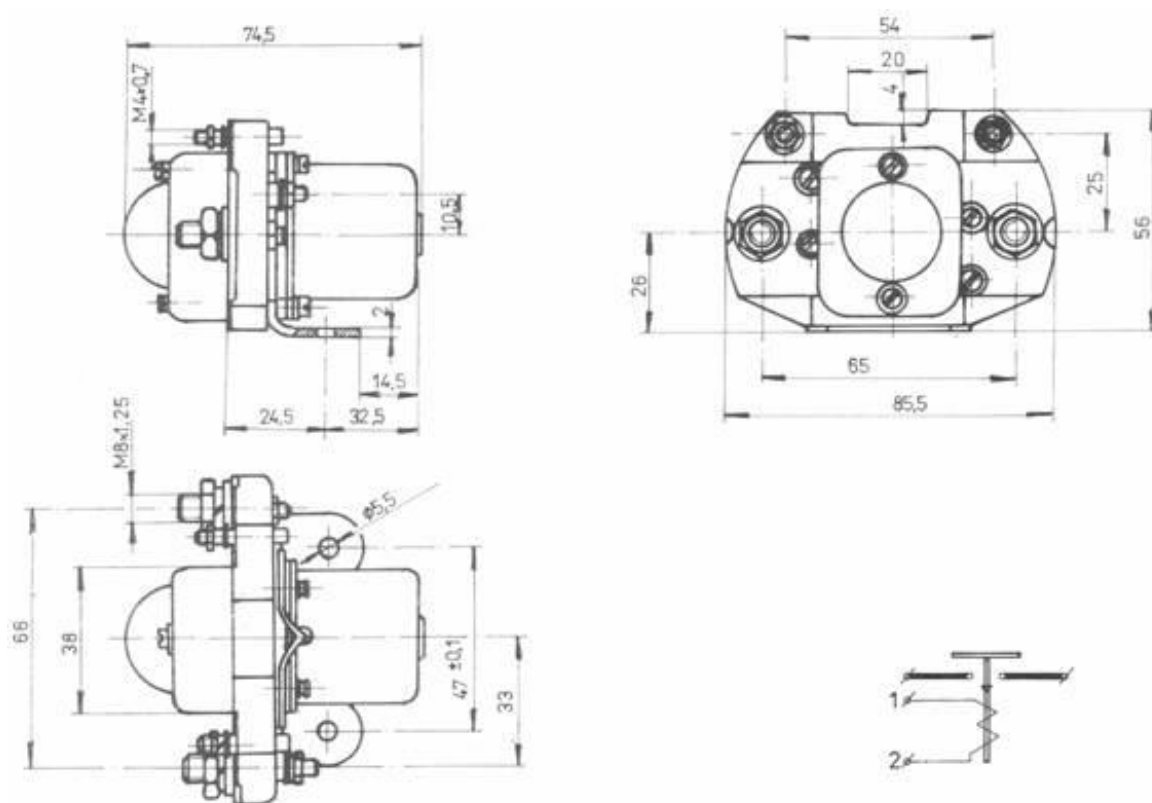

## CONTACTOR 24V/ 200 A

typ 9443 400

NOMINAL VOLTAGE	24 V
NOMINAL CURRENT max.	200 A
CURRENT IN WINDING max.	1,9 A
TIME OF SWITCHING ON	150 sec.
WEIGHT	0,45 kg

If you are interested in product please send our inquiry to e-mail: [spd@spd-km.cz](mailto:spd@spd-km.cz)