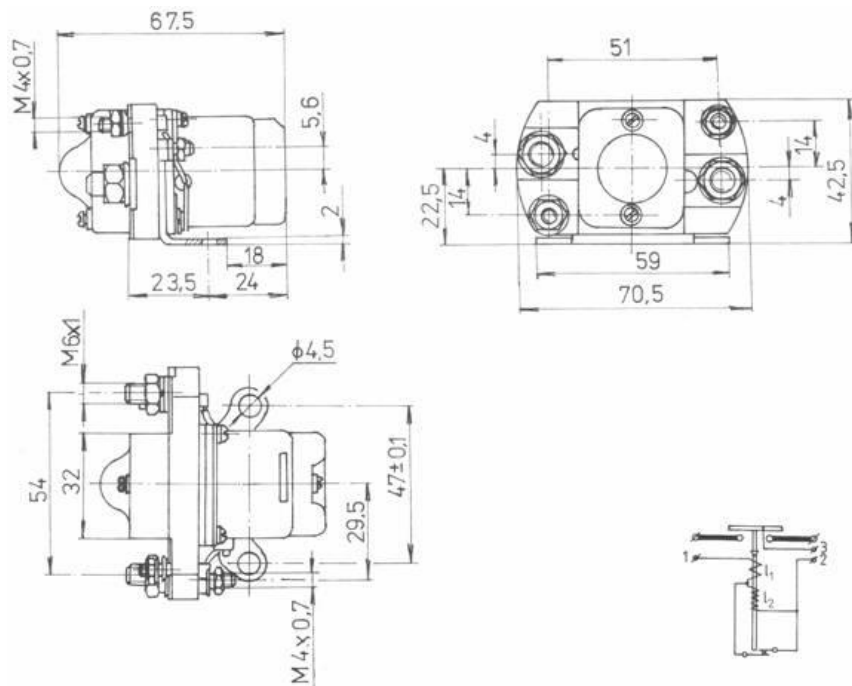

SPD Kroměříž a.s.
Kaplanova 1852/1e
767 01 Kroměříž

IČO: 25571877
DIČ: CZ25571877