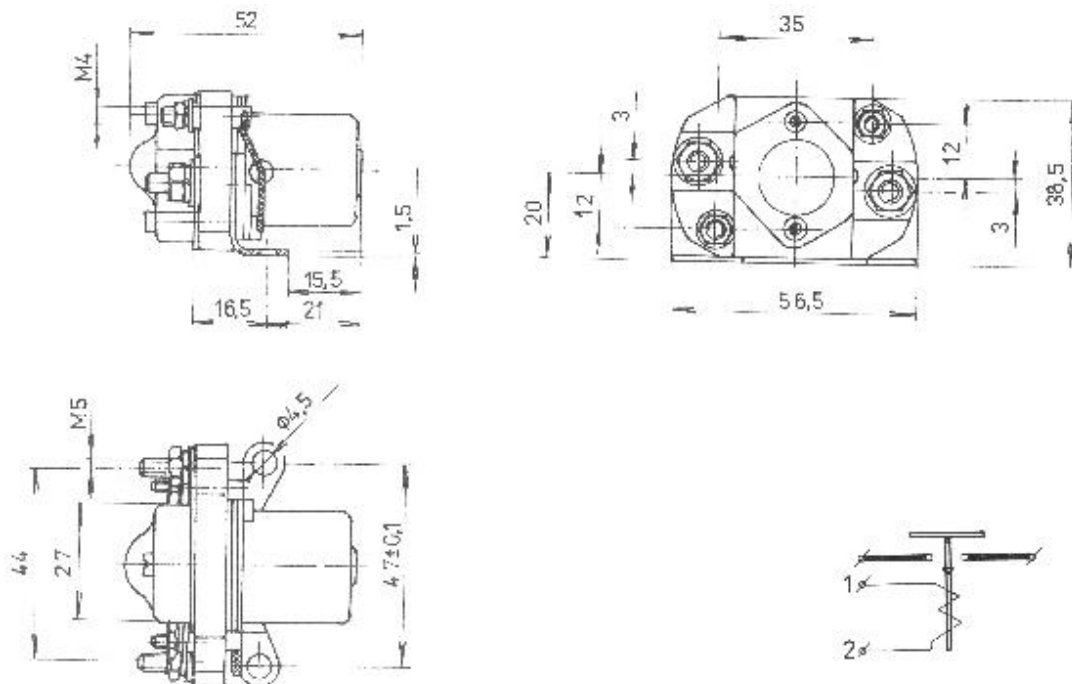

CONTACTOR KM 50 C

type 9443 151

NOMINAL VOLTAGE	27 V
NOMINAL CURRENT	50 A
CURRENT IN WINDING AT CONNECTION	Max. 0,4 A
DUTY	CONTINUOUS
WEIGHT	0,25 kg

If you are interested in product please send our inquiry to e-mail: spd@spd-km.cz