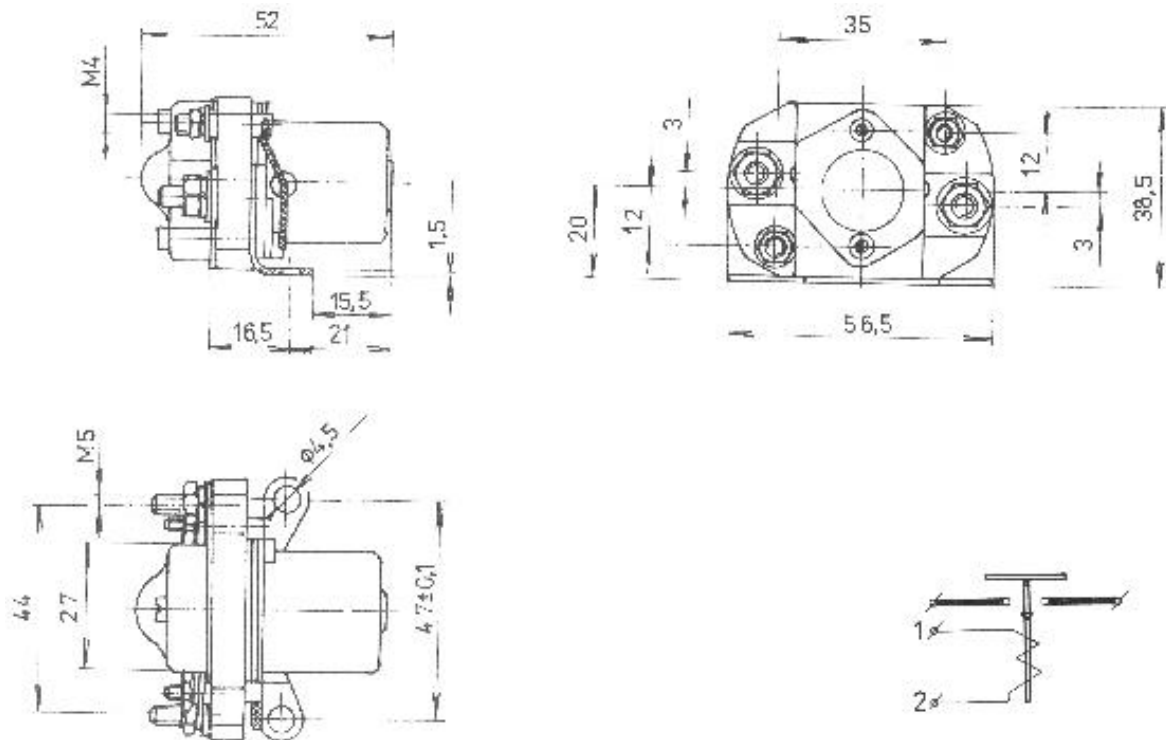

## CONTACTOR KM 50 DS

type 9443 150

NOMINAL VOLTAGE	27 V
NOMINAL CURRENT	50 A
CURRENT IN WINDING AT CONNECTION	Max. 0,4 A
DUTY	CONTINUOUS
WEIGHT	0,20 kg

If you are interested in product please send our inquiry to e-mail: [spd@spd-km.cz](mailto:spd@spd-km.cz)