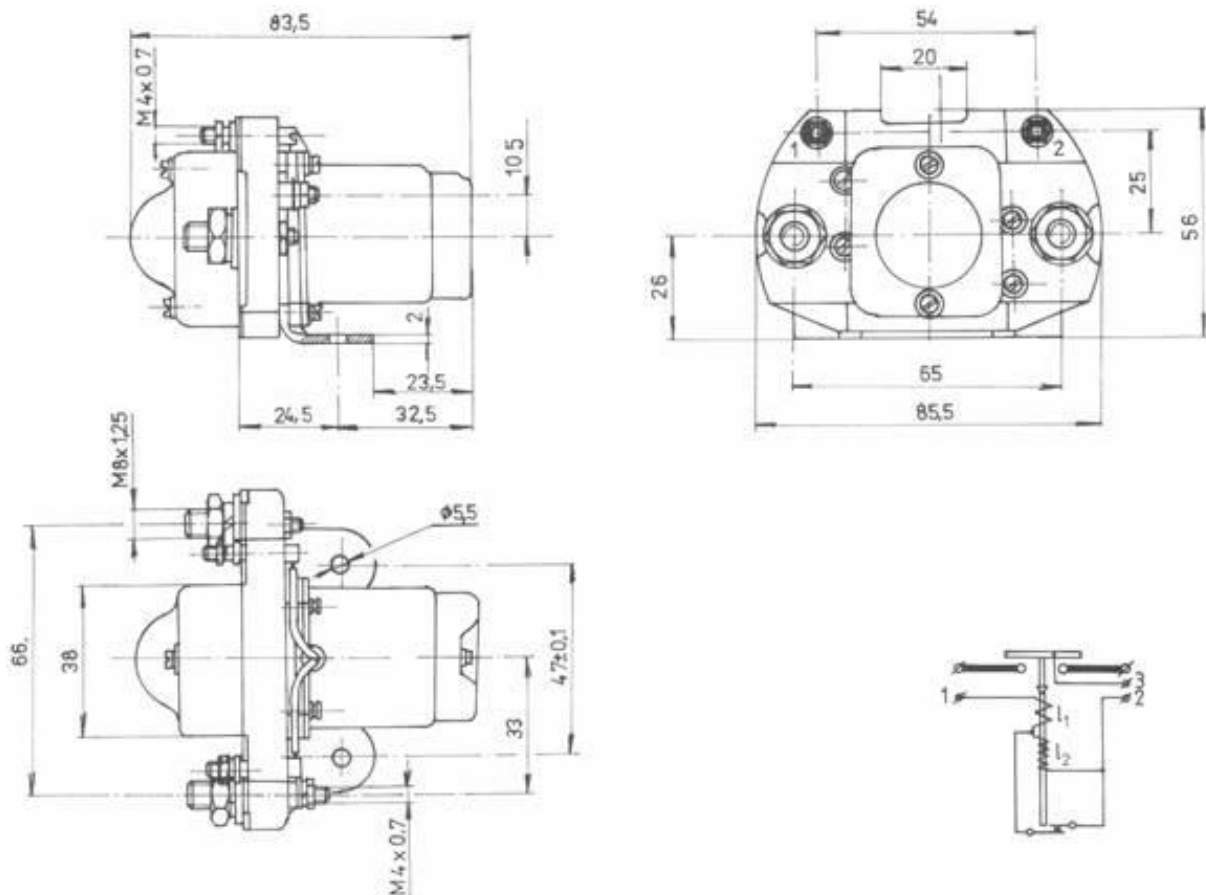

CONTACTOR 27V/200A- KM 200 D

type 9443 090

NOMINAL VOLTAGE	27 V
NOMINAL CURRENT	200 A
NOMINAL CURRENT OF CIRCUIT FOR AUXILIARY	0,5 A
OUTPUT	MAX. 5 A
DUTY	CONTINUOUS
WEIGHT	0,50 kg

If you are interested in product please send our inquiry to e-mail: spd@spd-km.cz